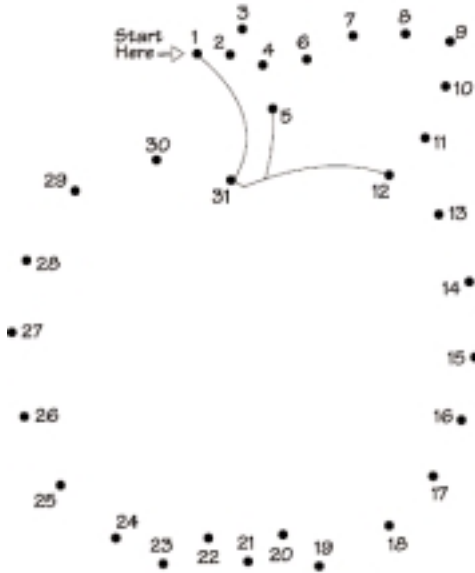

FUN STUFF

for tail waggers

Jokes

Q Why do male deer need braces?

A Because they have buck teeth!

Q WHY DID THE CLOCK GET SICK?

A IT WAS RUN DOWN!

Connect The Dots